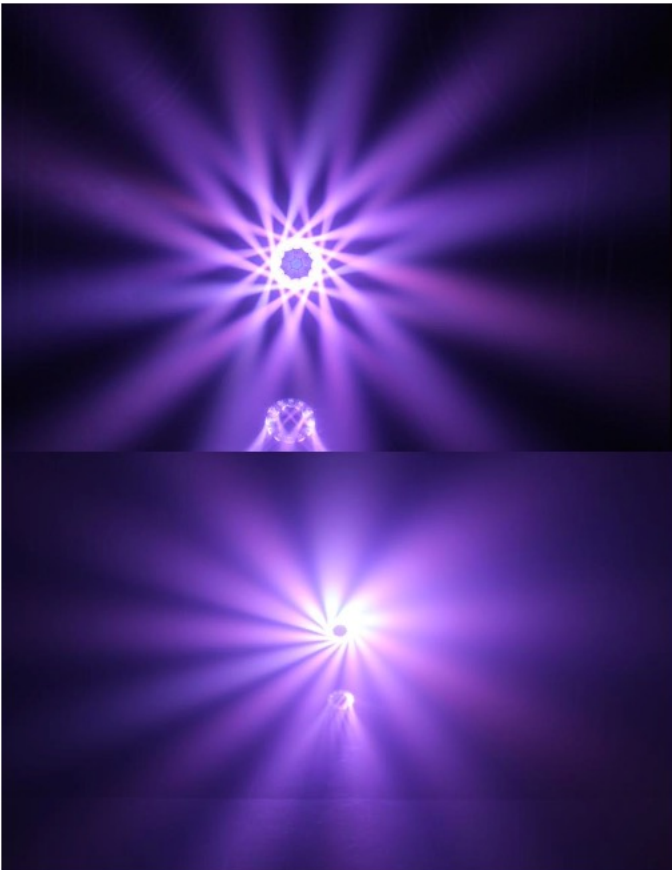

Spectacular Effects