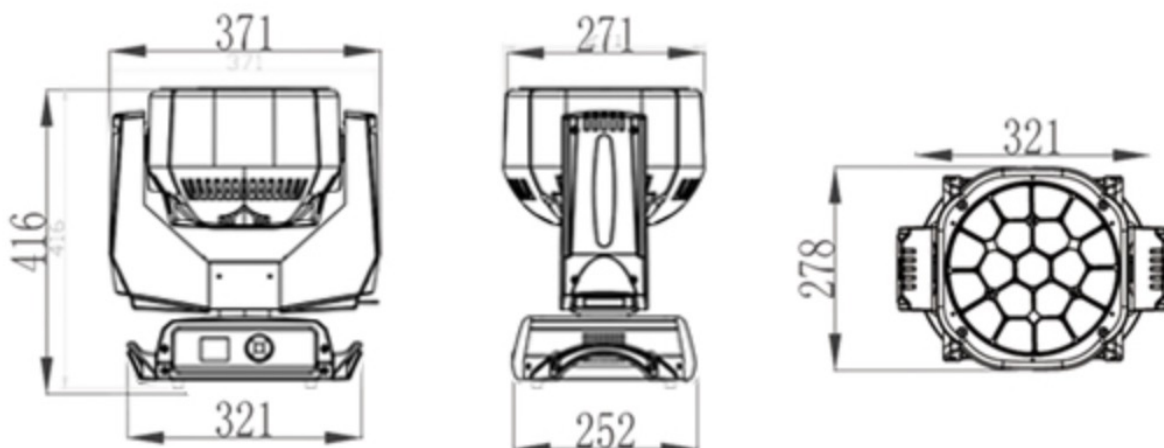

Control and Programming	5 channel models
Display:	LCD display with 5 operating buttons
Pan/Tilt Resolution	16 bits
DMX signal connection	3pin and 5pin in & out
Power connection	PowerCON in & out
Cooling	High efficiency die-cast aluminum, forced ventilation
Moving Body	6 stepper motors, 1 for rotation, 3 for zooming, and 2 for XY, operating with micro steps, totally microprocessor controlled
	Movement by means of 3 phase stepper motors, controlled by microprocessor.
	Automatic re-position of pan and tilt after accidental movement not controlled by microprocessor.
Travel	PAN = 540°, TILT=210°
Weight	15KG

Dimensions