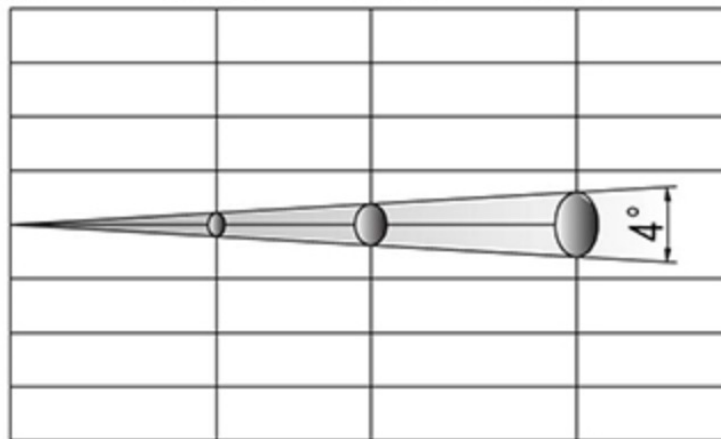

Control and Programming	5 channel models
Display:	LCD display with 5 operating buttons
Pan/Tilt Resolution	16 bits
DMX signal connection	3pin and 5pin in & out
Power connection	PowerCON in & out
Cooling	High efficiency die-cast aluminum, forced ventilation
Moving Body	6 stepper motors, 1 for rotation, 3 for zooming, and 2 for XY, operating with micro steps, totally microprocessor controlled
	Movement by means of 3 phase stepper motors, controlled by microprocessor.
	Automatic re-position of pan and tilt after accidental movement not controlled by microprocessor.
Travel	PAN = 540°, TILT=210°
Weight	15KG

Dimensions

Media Technology & Solutions

Email: info@sslmediatech.com

Tel: 022-23811823

Mob: +91- 9820022984

Amazing Beam

Perfect Wash

Spectacular Effects

Delicate Graphics

Photometrics

R	(Lux)	6122	2882	740
G	(Lux)	12686	5742	1348
B	(Lux)	2338	947	206
W	(Lux)	15292	6222	1438
RGBW	(Lux)	32304	14160	3401

Distance (m)	3	5	10
Diameter (m)	0.46	1.0	2.0

R	(Lux)	283	104	36
G	(Lux)	514	193	59
B	(Lux)	86	44	12
W	(Lux)	577	234	61
RGBW	(Lux)	1345	503	132

Distance (m)	3	5	10
Diameter (m)	2.1	3.2	5.6