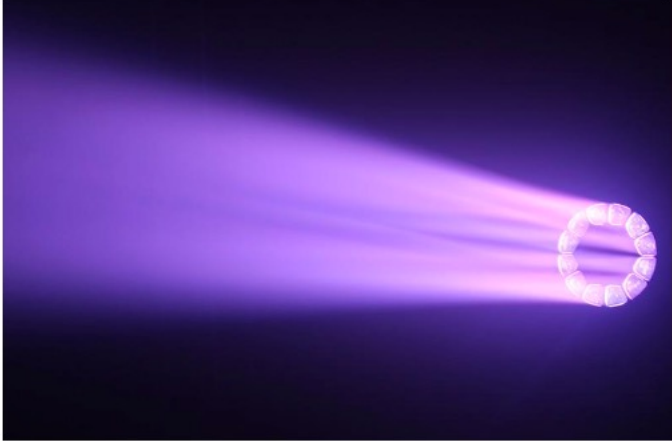

Media Technology & Solutions

Email: info@sslmediatech.com

Tel: 022-23811823

Mob: +91- 9820022984

Amazing Beam